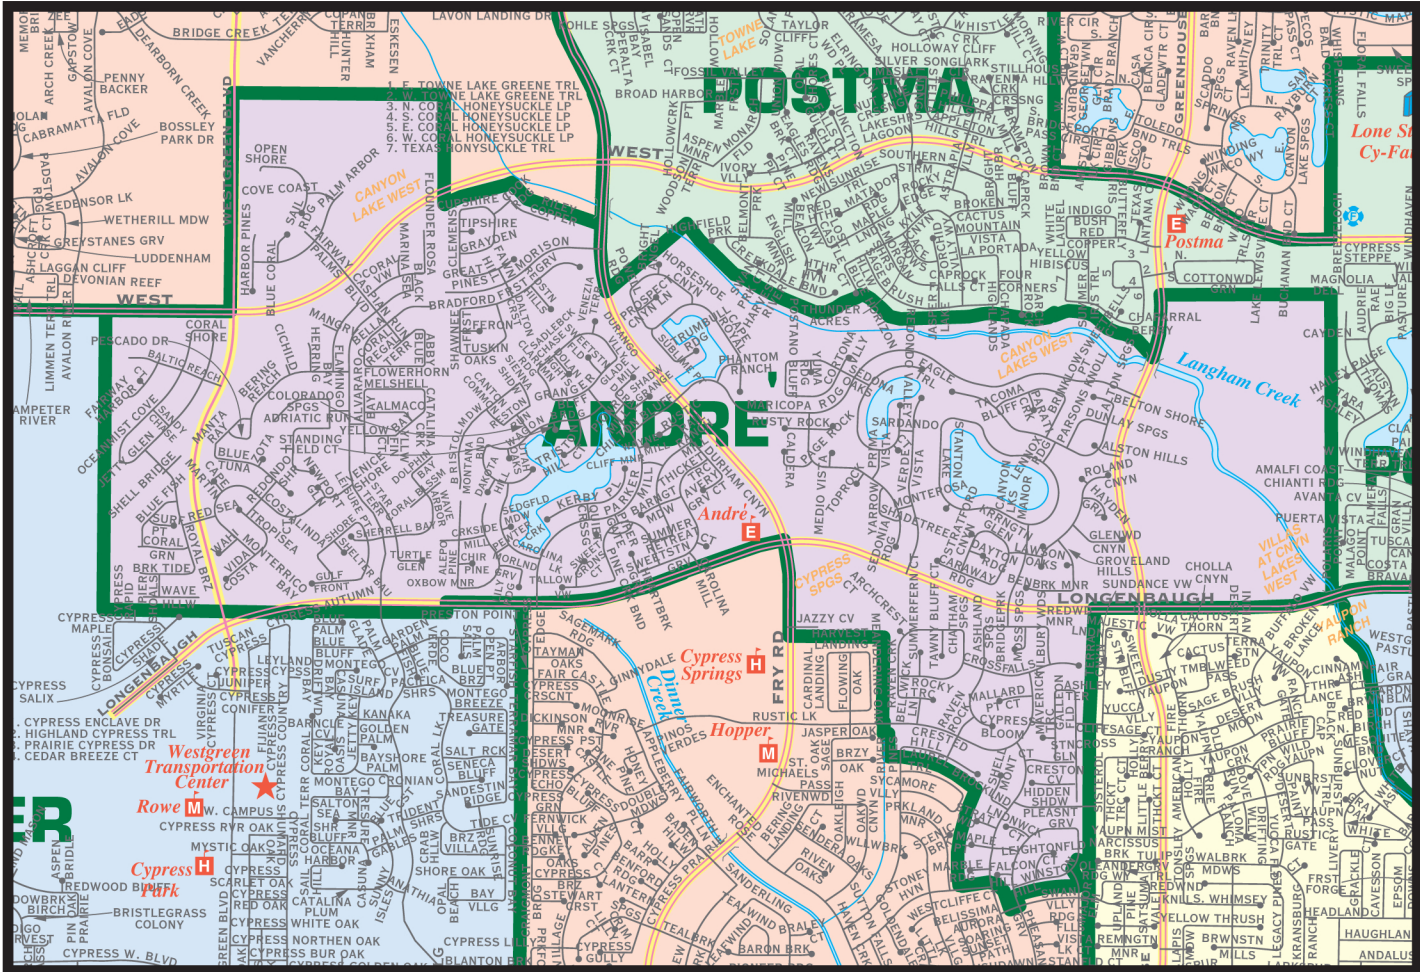

ANDRE' ELEMETARY

8111 FRY RD, CYPRESS, TX 77433
281-463-5500